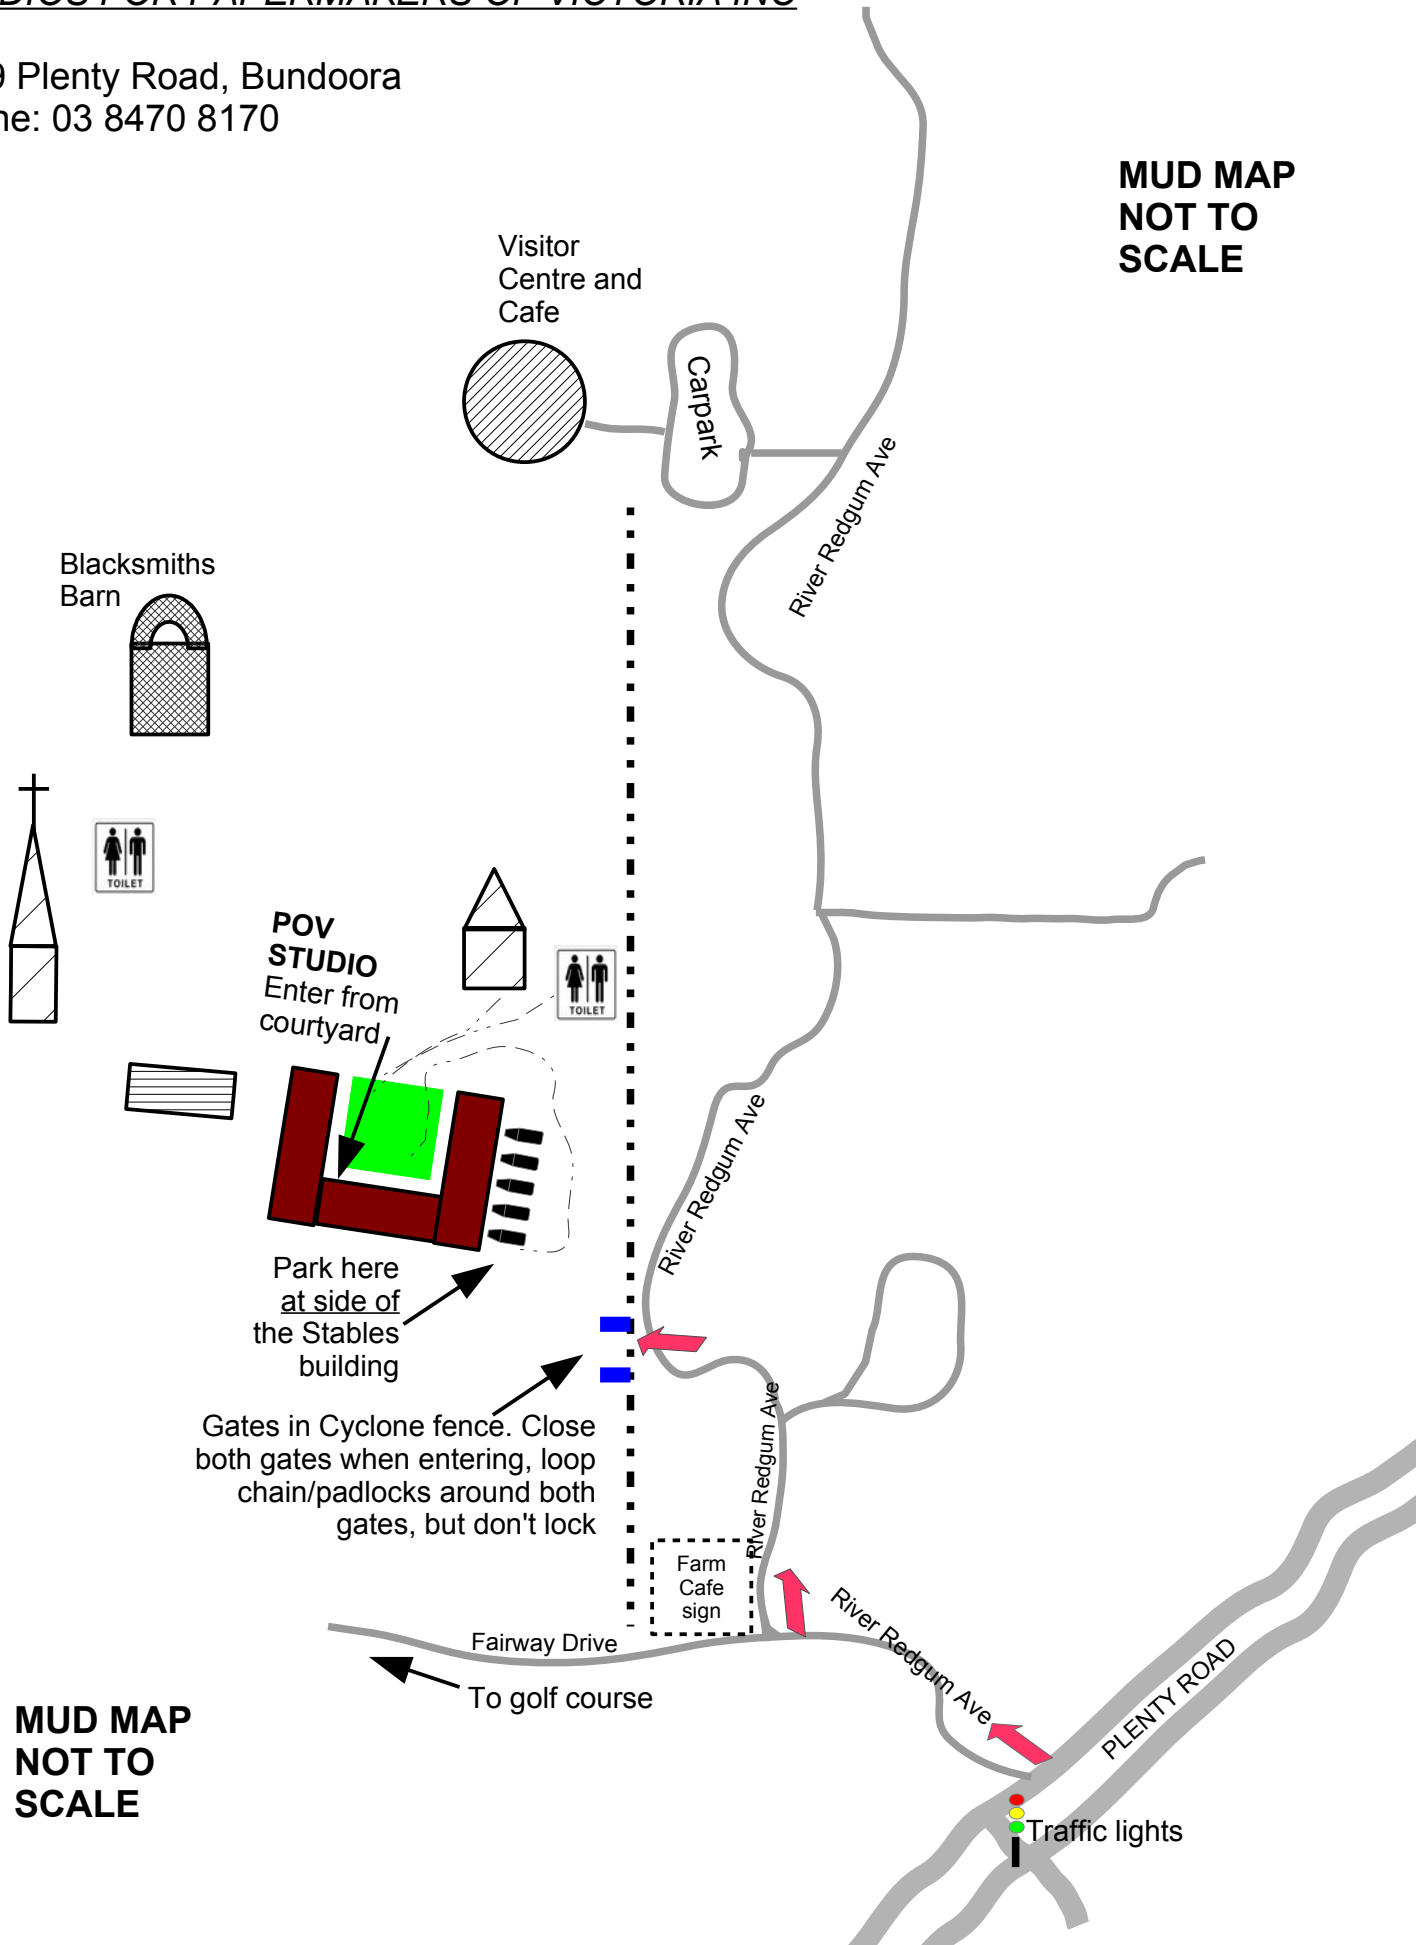

THE STABLES, BUNDOORA PARK

STUDIOS FOR PAPERMAKERS OF VICTORIA INC

1069 Plenty Road, Bundoora
Phone: 03 8470 8170

**MUD MAP
NOT TO
SCALE**

**MUD MAP
NOT TO
SCALE**

Visitor Centre and Cafe

Blacksmiths Barn

POV STUDIO
Enter from courtyard

Park here at side of the Stables building

Gates in Cyclone fence. Close both gates when entering, loop chain/padlocks around both gates, but don't lock

Farm Cafe sign

Toilet

Toilet

To golf course

Carpark

River Redgum Ave

River Redgum Ave

River Redgum Ave

River Redgum Ave

PLENTY ROAD

Traffic lights